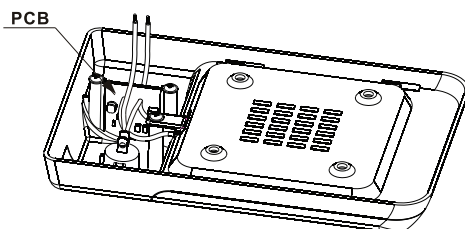

The "Next Wave" in Energy Efficient RV Lighting

SINGTOUCH

| | |
|------------------------|--|
| DESIGN VOLTS | 12VOLTS DC/12-30VOLTS |
| DESIGN AMPS | .25 AMPS |
| POWER USAGE | 3 WATTS TOTAL |
| DESIGNED LIFE | 50,000 HOURS |
| LUMENS OUTPUT | 150 LUMENS ±5% |
| BULB SHAPE | TOUCH ON/OFF, DIMMING |
| BASE STYLE | WEDGE |
| BASE MATERIAL | NICKEL PLATED BRASS |
| FINISH | OFF-WHITE WITH FROSTED LENS |
| COLOR TEMP | COOL WHITE: 4000-4500 WARM WHITE: 3000-3500 |
| THIRO ANGLE PROJECTION |  FIXTURE, LIGHT, 24 LED 150L, 12-30V, 3W |