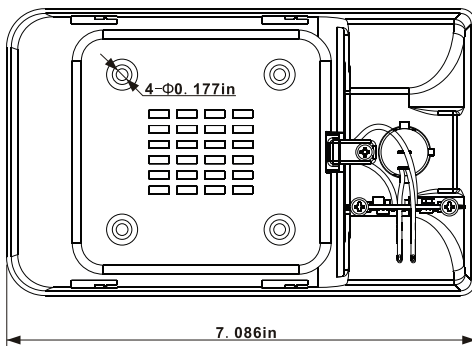

The "Next Wave" in Energy Efficient RV Lighting

SINGTOUCH

| | |
|------------------------|--|
| DESIGN VOLTS | 12VOLTS DC/12-30VOLTS |
| DESIGN AMPS | .25 AMPS |
| POWER USAGE | 3 WATTS TOTAL |
| DESIGNED LIFE | 50,000 HOURS |
| LUMENS OUTPUT | 150 LUMENS ±5% |
| BULB SHAPE | TOUCH ON/OFF, DIMMING |
| BASE STYLE | WEDGE |
| BASE MATERIAL | NICKEL PLATED BRASS |
| FINISH | OFF-WHITE WITH FROSTED LENS |
| COLOR TEMP | COOL WHITE: 4000-4500 WARM WHITE: 3000-3500 |
| THIRO ANGLE PROJECTION |  FIXTURE, LIGHT, 24 LED 150L, 12-30V, 3W |