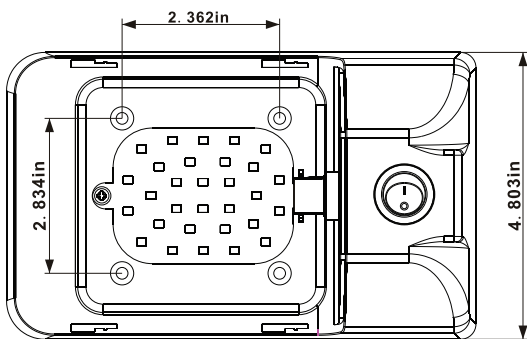

The "Next Wave" in Energy Efficient RV Lighting

SINGTOUCH

| | |
|------------------------|--|
| DESIGN VOLTS | 12VOLTS DC/12-30VOLTS |
| DESIGN AMPS | .25 AMPS |
| POWER USAGE | 3 WATTS TOTAL |
| DESIGNED LIFE | 50,000 HOURS |
| LUMENS OUTPUT | 150 LUMENS ±5% |
| BULB SHAPE | TOUCH ON/OFF, DIMMING |
| BASE STYLE | WEDGE |
| BASE MATERIAL | NICKEL PLATED BRASS |
| FINISH | OFF-WHITE WITH FROSTED LENS |
| COLOR TEMP | COOL WHITE: 4000-4500 WARM WHITE: 3000-3500 |
| THIRO ANGLE PROJECTION |  FIXTURE, LIGHT, 24 LED 150L, 12-30V, 3W |