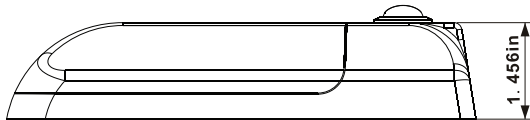

The "Next Wave" in Energy Efficient RV Lighting

SINGTOUCH

| | |
|------------------------|--|
| DESIGN VOLTS | 12VOLTS DC/12-30VOLTS |
| DESIGN AMPS | .25 AMPS |
| POWER USAGE | 3 WATTS TOTAL |
| DESIGNED LIFE | 50,000 HOURS |
| LUMENS OUTPUT | 150 LUMENS ±5% |
| BULB SHAPE | TOUCH ON/OFF, DIMMING |
| BASE STYLE | WEDGE |
| BASE MATERIAL | NICKEL PLATED BRASS |
| FINISH | OFF-WHITE WITH FROSTED LENS |
| COLOR TEMP | COOL WHITE: 4000-4500 WARM WHITE: 3000-3500 |
| THIRO ANGLE PROJECTION |  FIXTURE, LIGHT, 24 LED 150L, 12-30V, 3W |